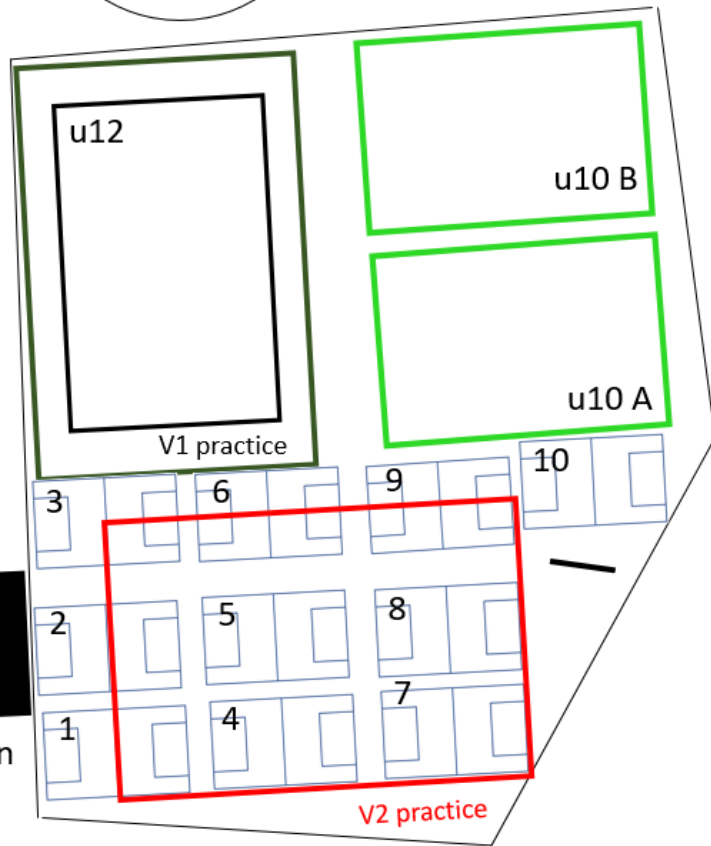

HSC: Fall 2021 **Sept. 1 to Sept. 8**

	WED 9/1	THURS 9/2	FRI 9/3	SAT 9/4	SUN 9/5	MON 9/6	TUES 9/7
MAIN FIELDS	CLOSED	CLOSED	CLOSED	COMM. DAY	CLOSED	HOLIDAY	CLOSED
HHS GOLD 1	Corrigan 6:00 to 7:00	CLOSED	Abel 5:00 to 6:00	CLOSED		Corrigan 6:00 to 7:00	u12 Girls
HHS GOLD 2	Bacasa 5:30 to 6:30 6:30 to 7:30	CLOSED		CLOSED		Andrews 5:30 to 7:00	u12 Abel
POFF 1	X	X	u10 Boys			u10 Boys	CLOSED
POFF 2	X	X	u10 Boys			u10 Boys	CLOSED
WYLAND 1	CLOSED	X					CLOSED
WYLAND 2	CLOSED	X					CLOSED
Park 1 (N Comm Cntr)		Andrews 6:00 to 7:30					
Park 2 (N40)		Tryon 5:30 to 7:00					
MEADOW V / u12 1 Time slot 1	u8b / u8g	U12 Girls	u10 Girls	CLOSED		u14 Bacasa 5:30 to 6:30	u10 Girls
MEADOW V / u12 2 Time slot 2				CLOSED		u19 Bacasa 6:30 to 7:30	u10 Girls
		Tryon / Andrews TBD					

FALL 2021 MAIN FIELDS

Community Center

PARKING

PARKING

Concession
Stand

PARKING

V2 practice

u12